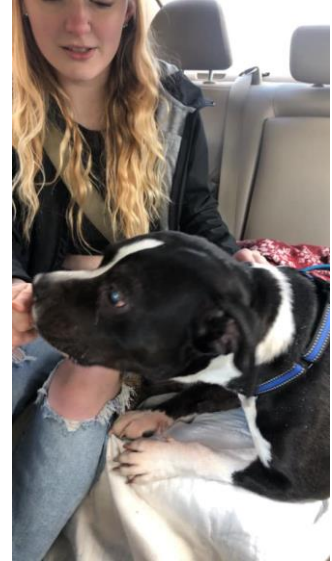

PUPP NEWSLETTER

May 2020

We had 27 adoptions in May and these dogs were trained in PUPP.

Bennie is much loved.

Vicki is the best thing ever!! So sweet and loving, she is much more than we expected such a comfort! She has really come out of her shell and let her personality shine! She loves to go on walks, which we do regularly now that we are at home. I am so glad we reached out to Purebred Rescue to get a little dog! We are so happy together, thank you again!

Cammi home.

Teddy, lighter one on bottom, occasionally goes to daycare with his "nephew" Toby and they play ALL day together

Harper Lee doesn't have to live outside anymore.

Toby is an absolute dream dog. We love him! He's retained a lot of his training, and is very polite. We're excited to keep him forever!

I adopted a dog through PRO that was part of your prison training program (she was formerly known as Sazzy). I believe this program is great in that it gives these often neglected dogs a chance to find new homes and new beginnings. Thank you for your work.

Gia explores the yard. She will need lifetime meds and special food for her problems.

Chase on adoption day!

Bella stands guard during bath time.

Cooper is an excellent guard dog!

I just wanted to send a shout out to Purebred Rescue. Last week we welcomed Titan into our home to be in his forever home. He is truly an amazing dog. He loves going on walks with his fur baby big sister and his humans. We love him so so much and we are so glad he got to come home with us.