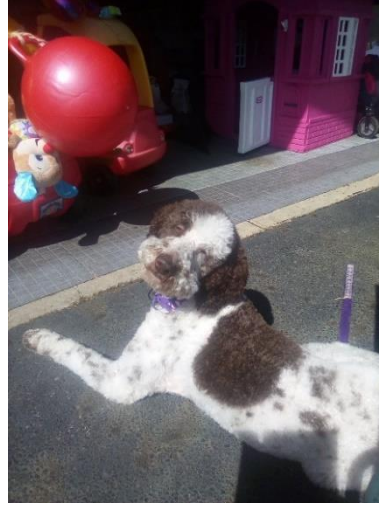

PUPP NEWSLETTER

May 2020

We had 27 adoptions in May and these dogs were trained in PUPP.

Bennie is much loved.

Vicki is the best thing ever!! So sweet and loving, she is much more than we expected such a comfort! She has really come out of her shell and let her personality shine! She loves to go on walks, which we do regularly now that we are at home. I am so glad we reached out to Purebred Rescue to get a little dog! We are so happy together, thank you again!

Cammi home.

Teddy, lighter one on bottom, occasionally goes to daycare with his "nephew" Toby and they play ALL day together

Harper Lee doesn't have to live outside anymore.

Toby is an absolute dream dog. We love him! He's retained a lot of his training, and is very polite. We're excited to keep him forever!

I adopted a dog through PRO that was part of your prison training program (she was formerly known as Sazzy). I believe this program is great in that it gives these often neglected dogs a chance to find new homes and new beginnings. Thank you for your work.

Gia explores the yard. She will need lifetime meds and special food for her problems.

Chase on adoption day!

Bella stands guard during bath time.

Cooper is an excellent guard dog!

I just wanted to send a shout out to Purebred Rescue. Last week we welcomed Titan into our home to be in his forever home. He is truly an amazing dog. He loves going on walks with his fur baby big sister and his humans. We love him so so much and we are so glad he got to come home with us.